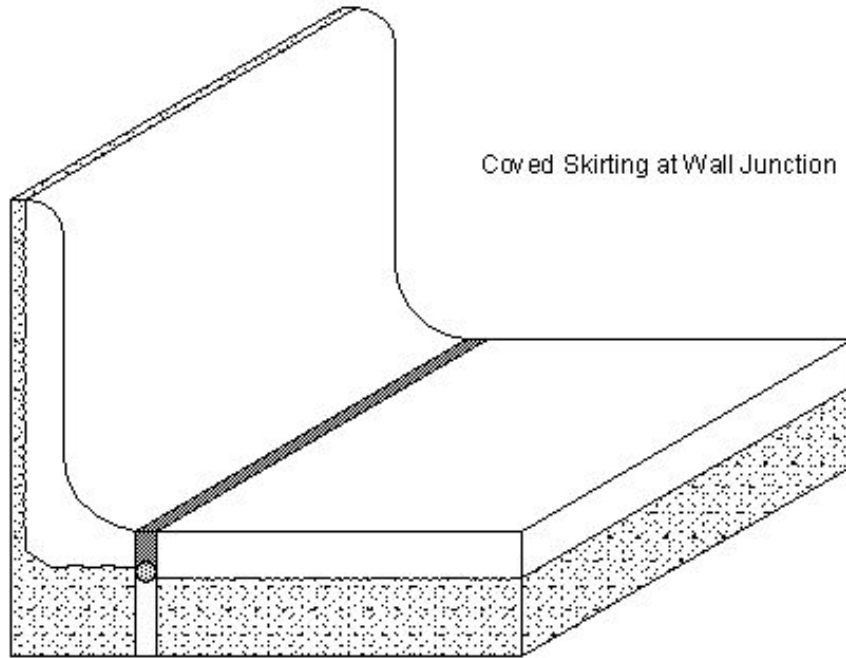

**Features and Benefits:**

- **Chemical Resistant**  
Resistant to most acids, alkalis, solvents, oils, fats and cleaning solutions
- **Hygienic**  
Good resistance to penetration of grease, fats and other food waste.  
Matching cove skirting available
- **Safety**  
Good slip resistance when tested in accordance with AS/NZS 4586-2004. For extra slip resistance, abrasive surface available
- **Durable**  
Proven performance when used with Metz quality chemical resistant membranes, bedding, grouting and movement joints
- **Formats**  
240x117mm in 15, 20 and 25mm thickness

Straw (plain)

Straw (abrasive)

Red (plain)

Red (abrasive)

Colour reproduction from printing is indicative only – please contact Metz for product samples.

Established 1953 Rev. 07/09

• ACID PROOFING • SPECIALTY TILE SYSTEMS  
 • INDUSTRIAL FLOORING

## SLIP RESISTANT CERAMICS – Versatile Performance

Slips, trips & falls are the leading cause of injury in Australia. Correct flooring specification has an integral role in minimising this impact.

Cove Section